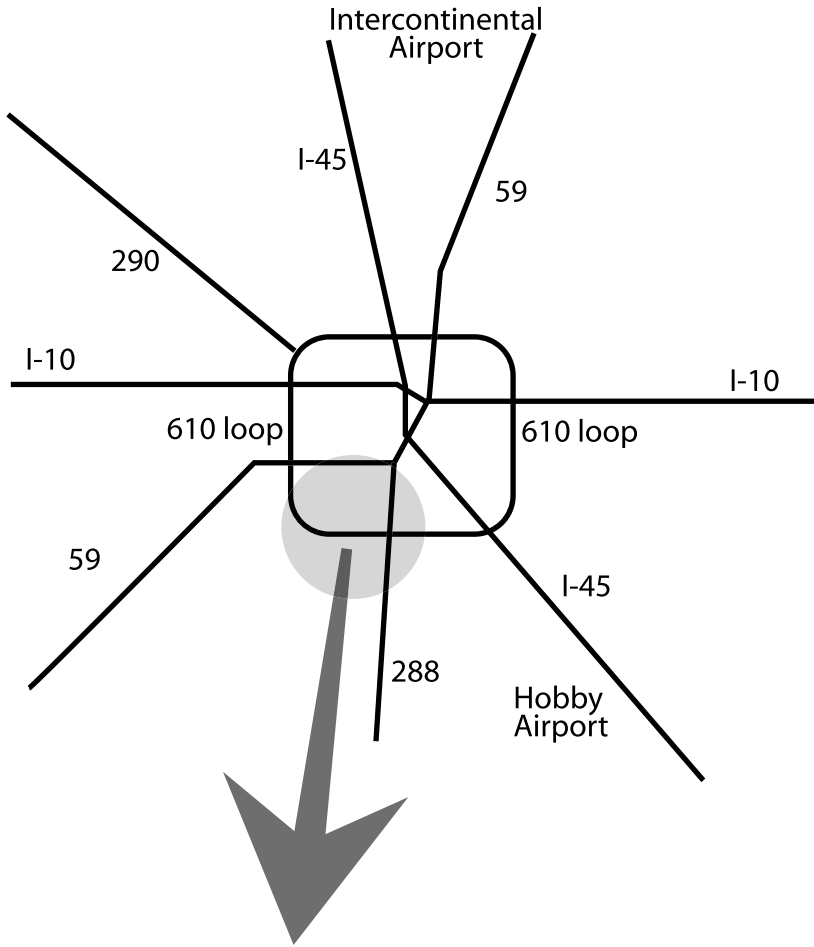

Directions to TVP

tvp
8964 kirby drive
houston, texas 77054
713.667.5000
800.856.5000

From Intercontinental Airport:

Take Hwy 59 South towards Victoria, Texas.
Exit Hwy 59 onto 288 going South.
Exit 288 onto 610 South Loop West.
Exit 610 at Kirby Dr.
Turn left under the freeway headed South.
At the next light, turn right on West Bellfort .
Turn into the second drive on the right.
TVP is the corner office on the left, #8964.

From Hobby Airport:

Take Broadway to I-45 North.
Exit from I-45 onto 610 South Loop West
(this is a left hand lane exit).
Exit 610 South Loop West at Kirby Dr.
Turn left under the freeway headed South.
At the next light, turn right on West Bellfort .
Turn into the second drive on the right.
TVP is the corner office on the left, #8964.