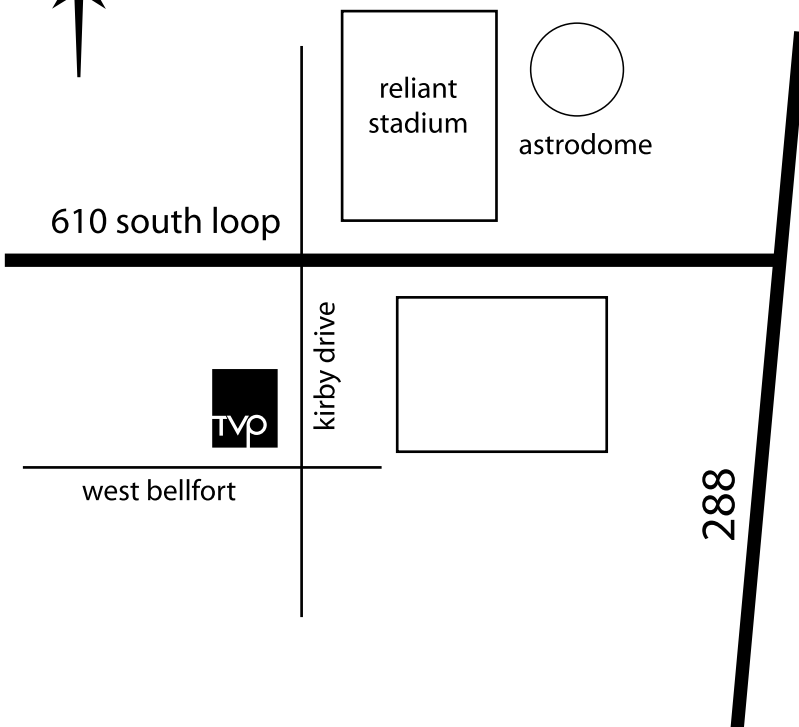

Directions to TVP

tvp
8964 kirby drive
houston, texas 77054
713.667.5000
800.856.5000

From Intercontinental Airport:

Take Hwy 59 South towards Victoria, Texas.
Exit Hwy 59 onto 288 going South.
Exit 288 onto 610 South Loop West.
Exit 610 at Kirby Dr.
Turn left under the freeway headed South.
At the next light, turn right on West Bellfort .
Turn into the second drive on the right.
TVP is the corner office on the left, #8964.

From Hobby Airport:

Take Broadway to I-45 North.
Exit from I-45 onto 610 South Loop West
(this is a left hand lane exit).
Exit 610 South Loop West at Kirby Dr.
Turn left under the freeway headed South.
At the next light, turn right on West Bellfort .
Turn into the second drive on the right.
TVP is the corner office on the left, #8964.